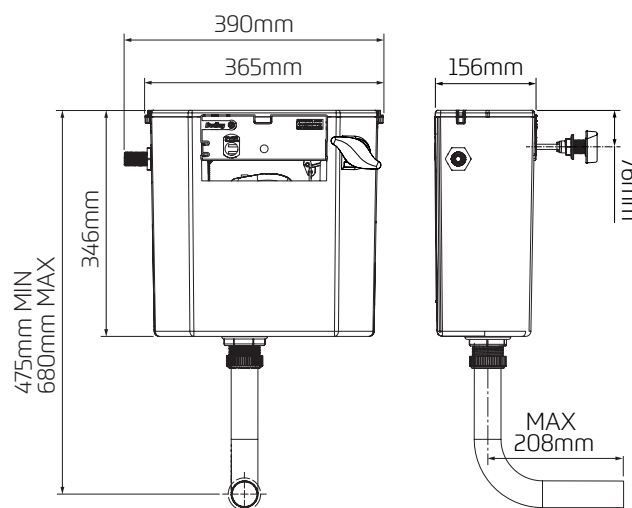

Applications

- ~ Front access serviceable cistern fitted with the Dudley Turbo Edge syphon.
- ~ Designed for use with WC furniture and IPS panelling. (Min. internal furniture size H838mm, W464mm, D183mm)
- ~ Suitable for use with reputable brand WC toilet pans.

Water Saving

Excellent water saving with 6/4, 6/3 and 4/2.6 litre volume dual flush options.

The Dudley Turbo Edge syphon guarantees a leak free flush mechanism.

Features

- ~ WRAS approved Dudley Turbo Edge syphon
- ~ WRAS approved Dudley Hydroflo with compact float and brass tail - fully compliant to BS 1212-4
- ~ Fluid category 5 cistern
- ~ Factory assembled
- ~ Available in both left handed and right handed applications, please specify at point of ordering
- ~ Multiple flushing volumes: 6/4, 6/3, 4/2.6 litre
- ~ Front access
- ~ Easily serviceable
- ~ Stylish actuator available in various finishes
- ~ 10 year warranty

Dimensional Data

Technical Data

Material	High Density Polystyrene (PS)
Inlet	Dudley Hydroflo Compact: Side Inlet
Outlet	Dudley Turbo Edge Syphon
Flush Volume	Dual Flush 6/4, 6/3, 4/2.6 Litre