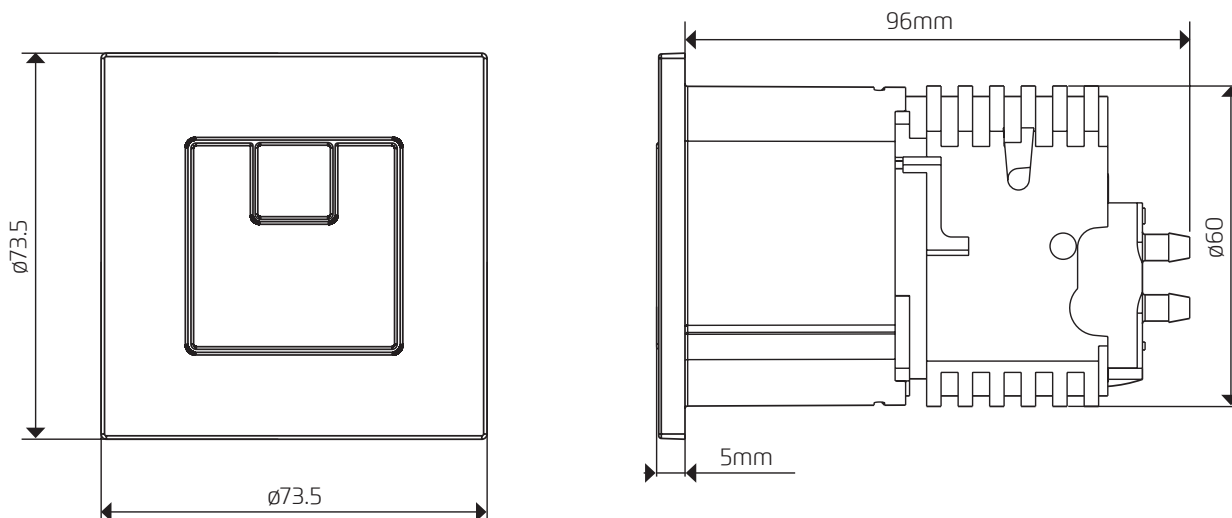

#### Water Saving

Dual flush operation provides reduced flush for enhanced water saving.

#### Features

- ~ Dual flush
- ~ Chrome plated finish
- ~ Smooth pneumatic operation
- ~ Can be positioned up to 250mm away from the cistern.

#### Dimensional Data

#### Technical Data

Operation	Pneumatic
Pneumatic Tube Length	750mm
Required Aperture	62mm
Mounting Options	IPS Panelling, Furniture, Walls
Material	ABS
Code	325276