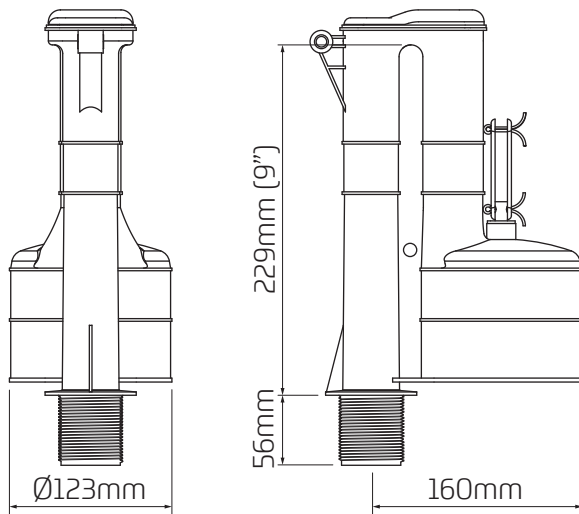

Applications

Ideal for use as a replacement in 9 litre low and high level cisterns.

Features

- ~ 9 litre flush volume
- ~ 9" syphon height
- ~ 1½" BSP and 1¼" BSP outlet size options
- ~ Other sizes available - please enquire.

Dimensional Data

Technical Data

Outlet	1½" BSP (48mm), 1¼" BSP (42mm)
Flush Volume	9 Litre Mono flush
Sizes	229mm (9")
Cistern Type	Low Level, High Level