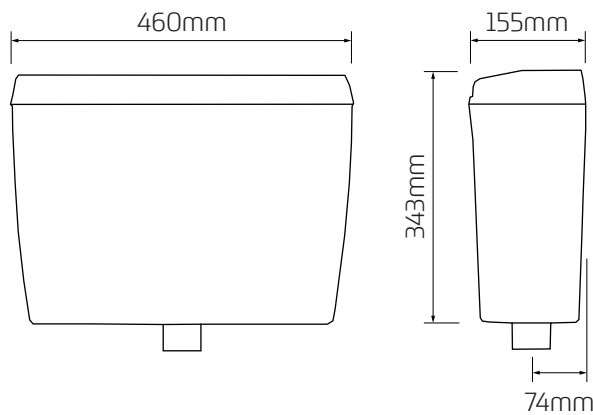

#### Features

- ~ High gloss white finish
- ~ Outlet centre 74mm from wall
- ~ Supplied with Dudley Auto Syphon and petcock
- ~ For compliance to water regulations, additional flow control measures are required
- ~ Use in combination with Dudley Kinetic® for full regulatory compliance.

#### Dimensional Data

#### Technical Data

Material	High Impact Polystyrene (PS)
Inlet	Petcock
Outlet	Dudley Auto Syphon
Flush Volume	4.5 Litre, 9 Litre