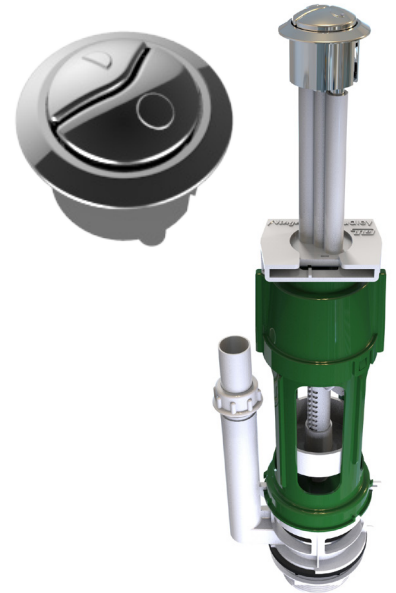

### Applications

Ideal for use as a replacement in most ceramic or plastic exposed cisterns.

### Water Saving

- ~ 6/4 litre dual flush
- ~ Water Technology List registered.

### Features

- ~ Available with standard 2" BSP (60mm) or 1½" BSP (48mm) outlet connection
- ~ Chrome plated dual flush push button sits neatly within cistern lid
- ~ ¼ turn bayonet fitting enables valve body to be quickly and easily removed from the cistern
- ~ Valve servicing in less than 5 minutes without disconnecting water supply or dismantling cistern
- ~ Long life silicon rubber seal
- ~ WRAS approved.

### Technical Data

Outlet	2" BSP (60mm) or 1½" BSP (48mm)
Flush Volume	6/4 Litre Dual Flush
Compatible Cistern Size	330mm to 408mm internal height
Cistern Type	Low Level Exposed, Close Coupled