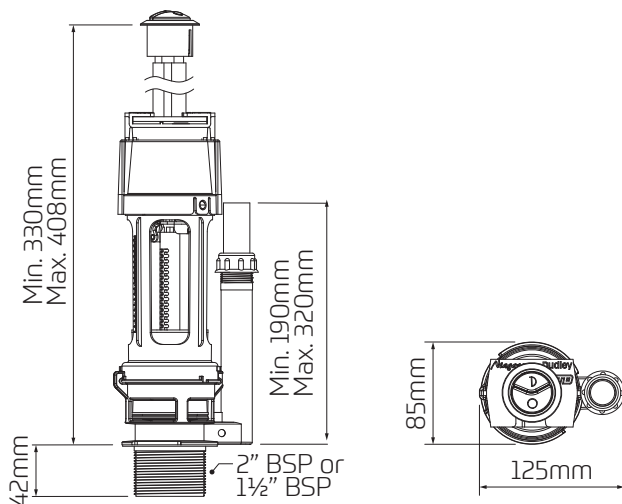

### Water Saving

- ~ 6/4 litre dual flush
- ~ Water Technology List registered.

### Features

- ~ Available with standard 2" BSP (60mm) or 1½" BSP (48mm) outlet connection
- ~ Chrome plated dual flush push button sits neatly within cistern lid
- ~ ¼ turn bayonet fitting enables valve body to be quickly and easily removed from the cistern
- ~ Valve servicing in less than 5 minutes without disconnecting water supply or dismantling cistern
- ~ Long life silicon rubber seal
- ~ WRAS approved.

### Dimensional Data

### Technical Data

Outlet	2" BSP (60mm) or 1½" BSP (48mm)
Flush Volume	6/4 Litre Dual Flush
Compatible Cistern Size	330mm to 408mm internal height
Cistern Type	Low Level Exposed, Close Coupled