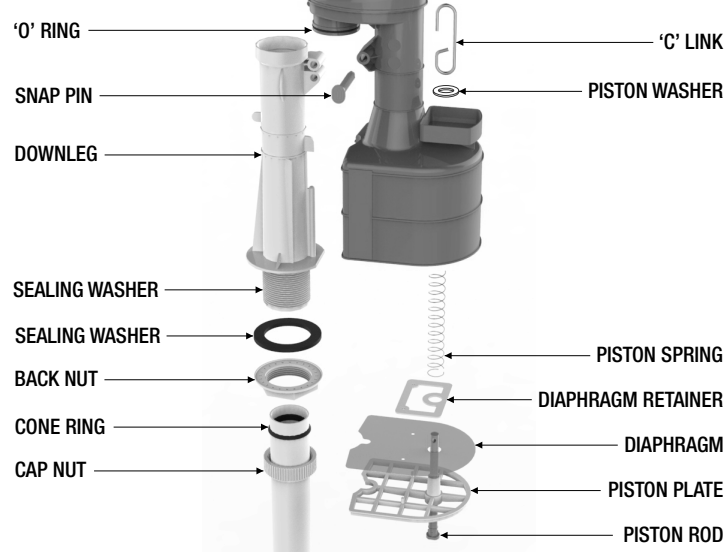

2 Installation

- Fit Turbo S44R syphon with rubber sealing washer inside cistern. Fit and tighten back nut. No sealing compound, paste, flux or solvent to be used with plastic or rubber surfaces. PTFE tape may be used on threads.
- Low level cistern: Use thin cone ring. High level cistern: Use thick cone ring. Fit cone ring onto flush pipe.
- Ensure no more than 50mm (2") of flush pipe fits into syphon tail. Fit and tighten cap nut. Do not over tighten.
- For close-coupled suites a new seal should be fitted between cistern and WC pan. Reconnect WC pan, water supply and overflow pipe.
- Reconnect 'C' link to internal lever, then gently turn on water supply.

- Ensure inlet valve discharges clear of the syphon chamber.

3 Servicing

- Obtain Dudley Turbo S44R spares pack.
- Disconnect lever.
- Remove snap pin.
- Slide orange section upwards to remove the main body from the downleg.
- Remove piston and replace worn parts with 'Dudley' diaphragms and washers.
- Replace 'O' rings to ensure good seal. (Do not use jointing compound or adhesive).
- Re-fit all parts, slide main body down white guide rib and refit snap pin.

Internal overflow:

Internal overflow is attained if syphon 'spillover' is below the external overflow and between 25-32mm above the marked water level of the cistern.

4 Diagram

*To qualify for 5 year warranty, register the purchase of this product within 14 days of purchase at: www.dudleybathroomproducts.co.uk