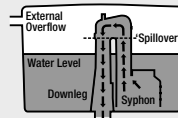

2 Installation

- Fit Turbo S44R syphon with rubber sealing washer inside cistern. Fit and tighten back nut. No sealing compound, paste, flux or solvent to be used with plastic or rubber surfaces. PTFE tape may be used on threads.
- Low level cistern: Use thin cone ring. High level cistern: Use thick cone ring. Fit cone ring onto flush pipe.
- Ensure no more than 50mm (2") of flush pipe fits into syphon tail. Fit and tighten cap nut. Do not over tighten.
- For close-coupled suites a new seal should be fitted between cistern and WC pan. Reconnect WC pan, water supply and overflow pipe.
- Reconnect 'C' link to internal lever, then gently turn on water supply.

- Ensure inlet valve discharges clear of the syphon chamber.

3 Servicing

- Obtain Dudley Turbo S44R spares pack.
- Disconnect lever.
- Remove snap pin.
- Slide orange section upwards to remove the main body from the downleg.
- Remove piston and replace worn parts with 'Dudley' diaphragms and washers.
- Replace 'O' rings to ensure good seal. (Do not use jointing compound or adhesive).
- Re-fit all parts, slide main body down white guide rib and refit snap pin.

Internal overflow:

Internal overflow is attained if syphon 'spillover' is below the external overflow and between 25-32mm above the marked water level of the cistern.

4 Diagram

*To qualify for 5 year warranty, register the purchase of this product within 14 days of purchase at: www.dudleybathroomproducts.co.uk